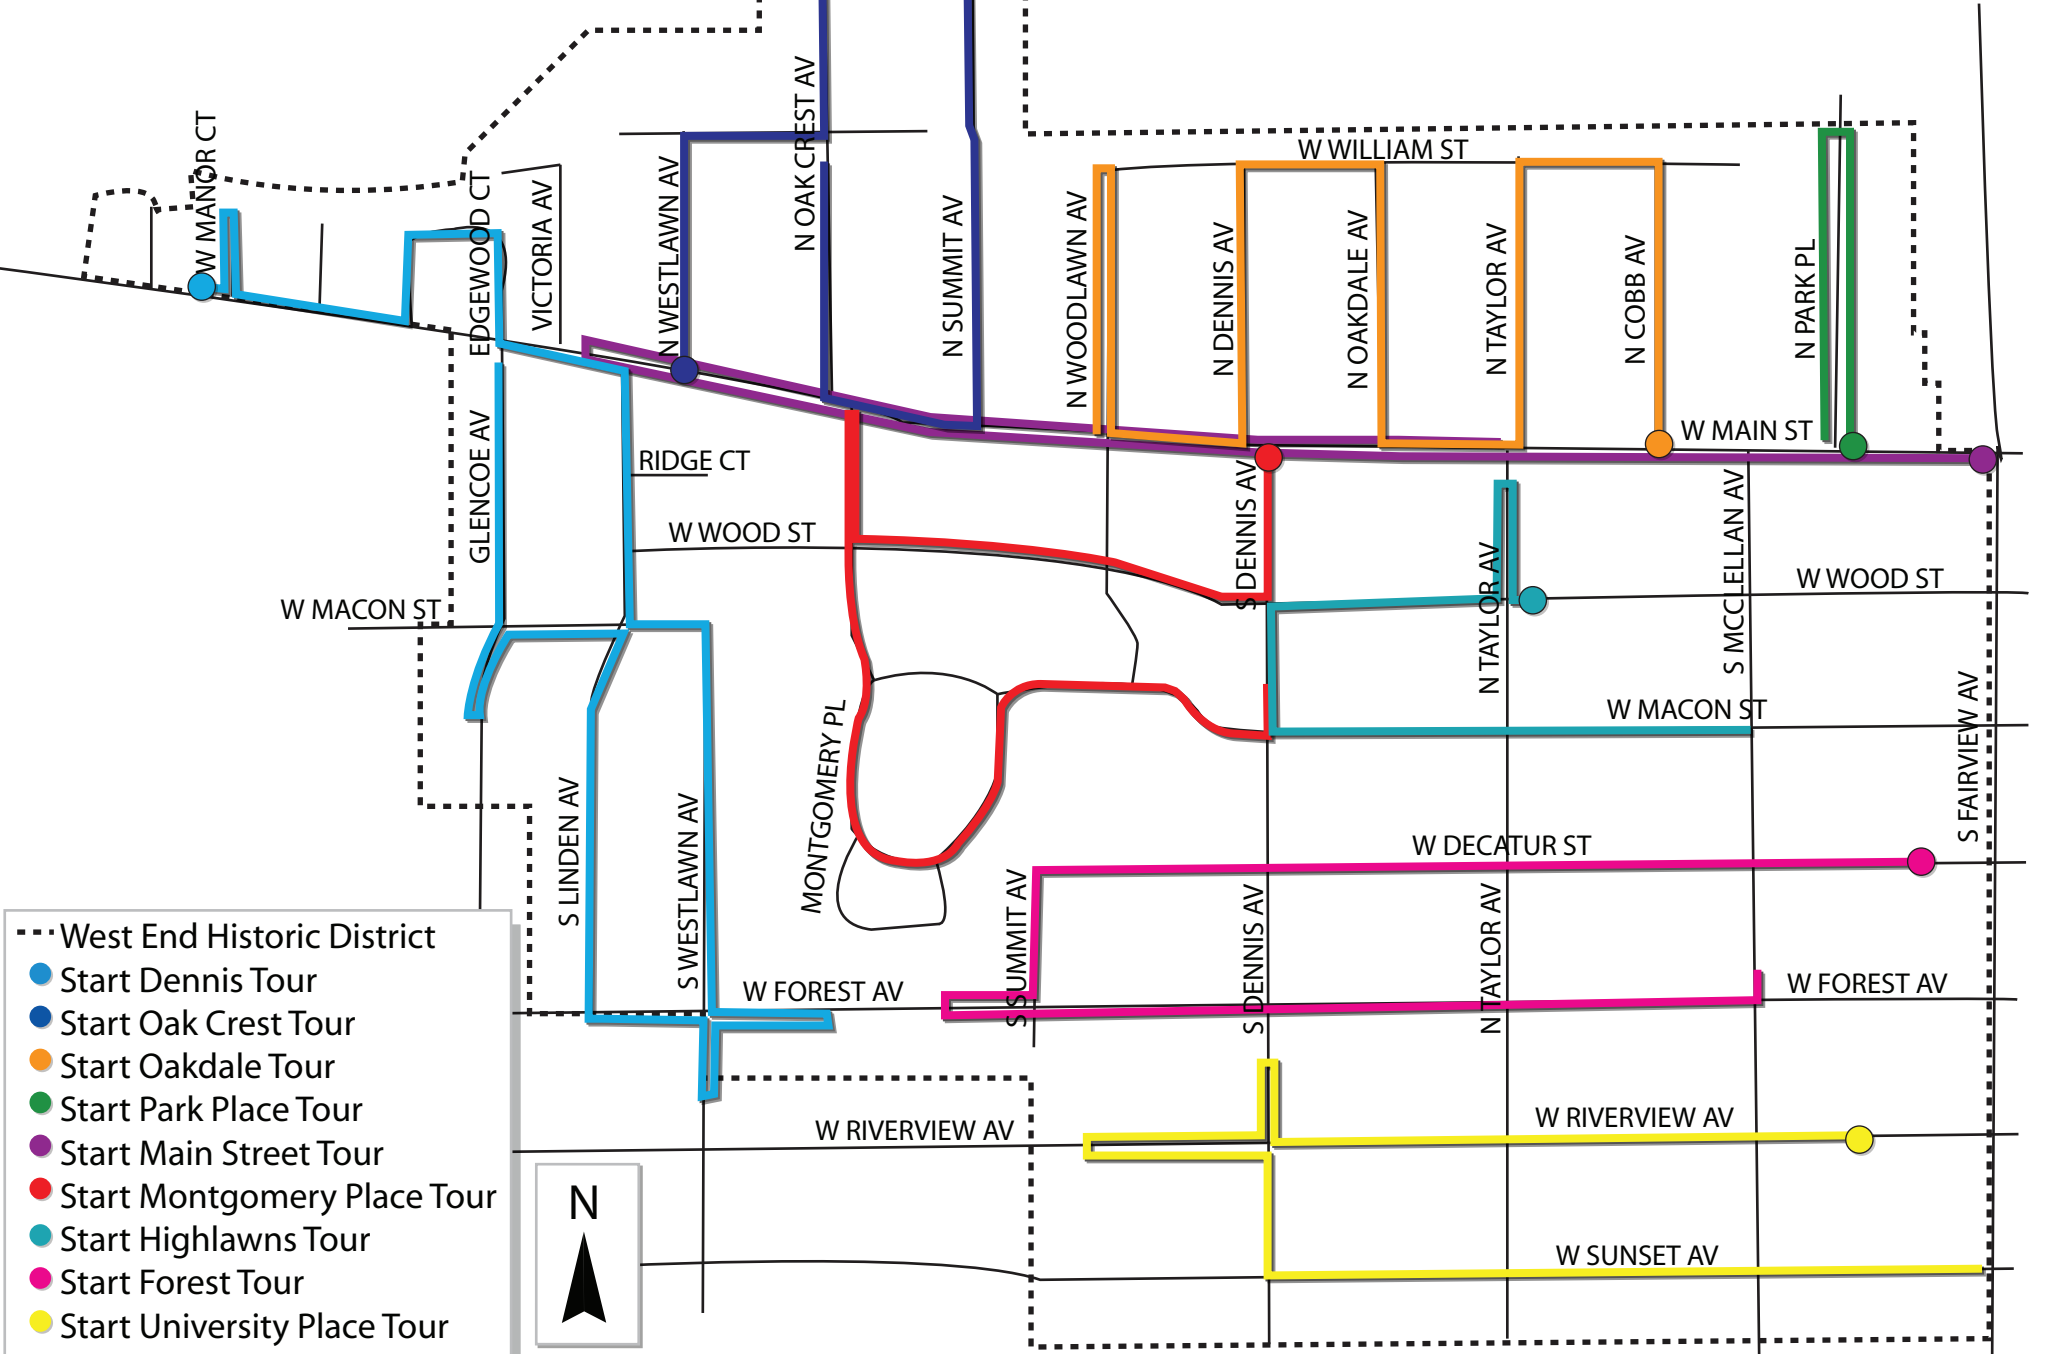

Walking Tour Map

- West End Historic District
- Start Dennis Tour
- Start Oak Crest Tour
- Start Oakdale Tour
- Start Park Place Tour
- Start Main Street Tour
- Start Montgomery Place Tour
- Start Highlawns Tour
- Start Forest Tour
- Start University Place Tour