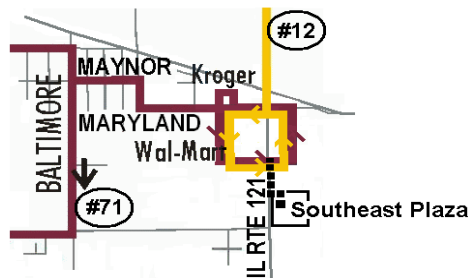

#### ROUTE #32 SOUTH SHORES

OUTBOUND SCHEDULE			
	Lv	Ar.	Ar.
	Transit Center	1st Drive	Ridge & Phillips
B	3:45 PM	3:53 PM	3:59 PM

- B** Operates school days only

#### ROUTE #41 EAST GRAND - R.C.C.

OUTBOUND			
	Lv	Ar.	Ar.
	Transit Center	22nd & Geddes	Richland C.C.
F	3:45 PM	3:55 PM	4:04 PM

- F** Operates school days only

#### ROUTE #12 AIRPORT - WAL MART EAST & ROUTE #71 LOST BRIDGE - WAL MART EAST

WILL CALL SERVICE IS NOW  
AVAILABLE TO SOUTHEAST PLAZA

WHEN GOING TO SOUTHEAST PLAZA,  
TELL THE BUS DRIVER.

WHEN LEAVING SOUTHEAST PLAZA,  
CALL OUR DISPATCHER AT 424-2800.  
THE DISPATCHER WILL SEND THE NEXT  
BUS TO SOUTHEAST PLAZA

##### OUTBOUND:

From the Transit Center the Route #53 bus will go east on William St. to Martin Luther King Jr Drive (MLK), then turn south onto MLK and travel to Lakeshore Dr., then turn west onto Lakeshore Dr. and merge onto S. Main St., just north of the Lake Decatur bridge, where it will resume its usual route.