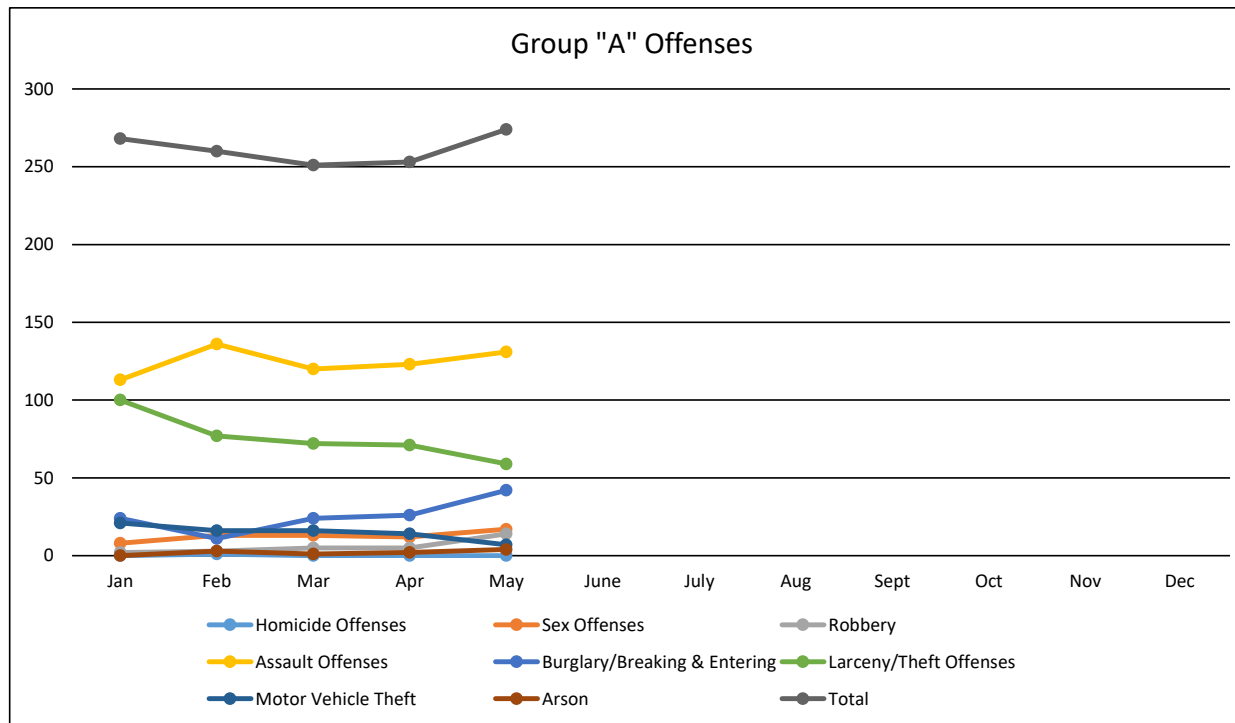

## DECATUR POLICE DEPARTMENT GROUP "A" OFFENSES MONTHLY BREAKDOWN

	Jan	Feb	Mar	Apr	May	June	July	Aug	Sept	Oct	Nov	Dec	YTD Total
Homicide Offenses	0	1	0	0	0								1
Sex Offenses	8	13	13	12	17								63
Robbery	2	3	5	5	14								29
Assault Offenses	113	136	120	123	131								623
Burglary/Breaking & Entering	24	11	24	26	42								127
Larceny/Theft Offenses	100	77	72	71	59								379
Motor Vehicle Theft	21	16	16	14	7								74
Arson	0	3	1	2	4								10
<b>Total</b>	<b>268</b>	<b>260</b>	<b>251</b>	<b>253</b>	<b>274</b>								<b>1306</b>

*\*The reporting guidelines for offenses have changed due to the switch from UCR to NIBRS; because of this totals may appear inconsistent with past years.*