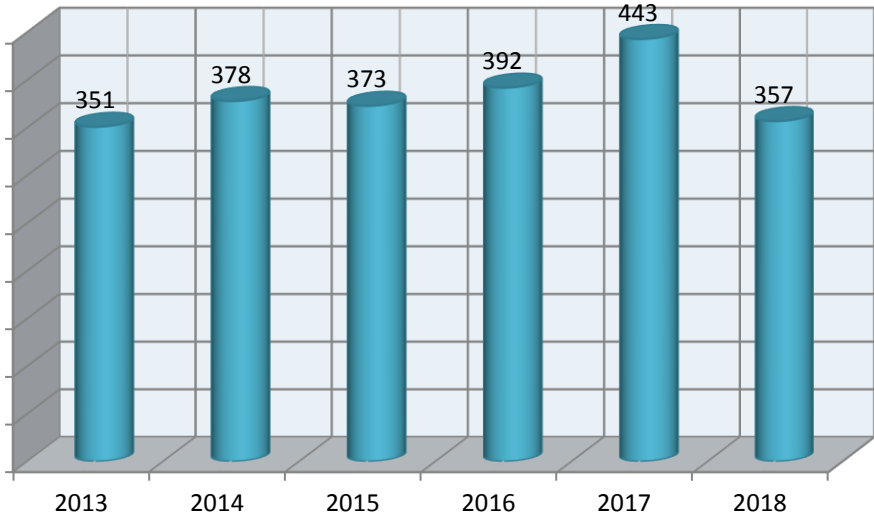

DECATUR POLICE DEPARTMENT REPORTED CRIMES

INDEX CRIMES	2013	2014	2015	2016	2017	2018
HOMICIDE	5	1	6	3	10	9
RAPE	9	33	32	45	52	30
ROBBERY	84	93	120	97	106	84
AGG ASSLT/BATT	253	251	215	247	275	234
BURGLARY	793	644	649	859	731	618
THEFT	1512	1519	1680	1700	1571	1325
MV THEFT	64	62	54	98	92	107
ARSON	20	24	25	16	30	23
VIOLENT CRIMES	351	378	373	392	443	357
PROPERTY CRIMES	2,389	2,249	2,408	2,673	2,424	2,073
TOTAL	2,740	2,627	2,781	3,065	2,867	2,430

Violent Crime

Property Crime